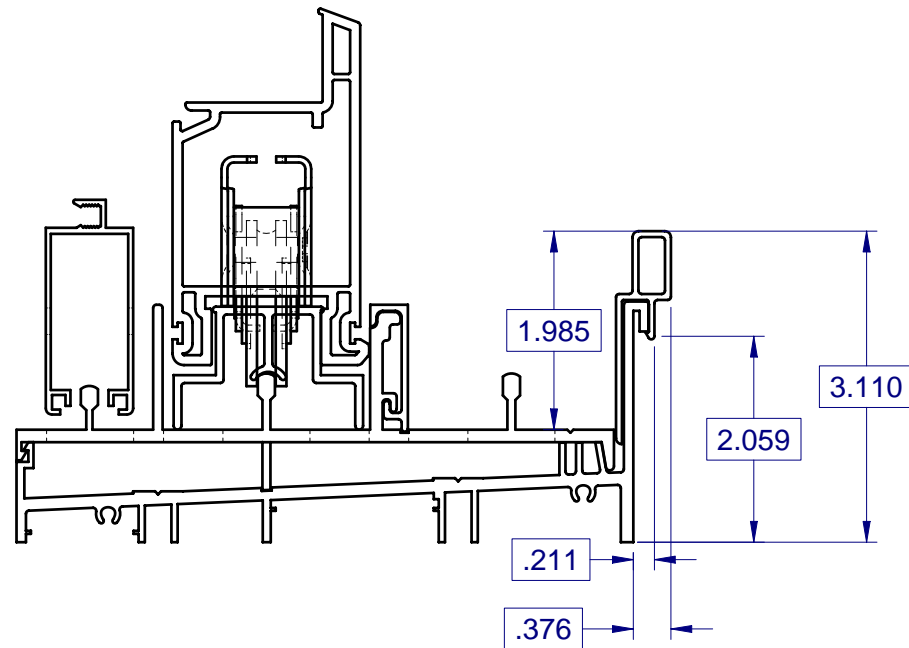

### 8900 SILL RISER

TYPICAL VERTICAL SECTION

### 8920/8950/8960 Sill Riser

**PROPRIETARY AND CONFIDENTIAL**

THE INFORMATION CONTAINED IN THIS DRAWING IS THE SOLE PROPERTY OF CUSTOM WINDOW SYSTEMS, INC. ANY REPRODUCTION IN PART OR AS A WHOLE WITHOUT THE WRITTEN PERMISSION OF CUSTOM WINDOW SYSTEMS, INC. IS PROHIBITED.