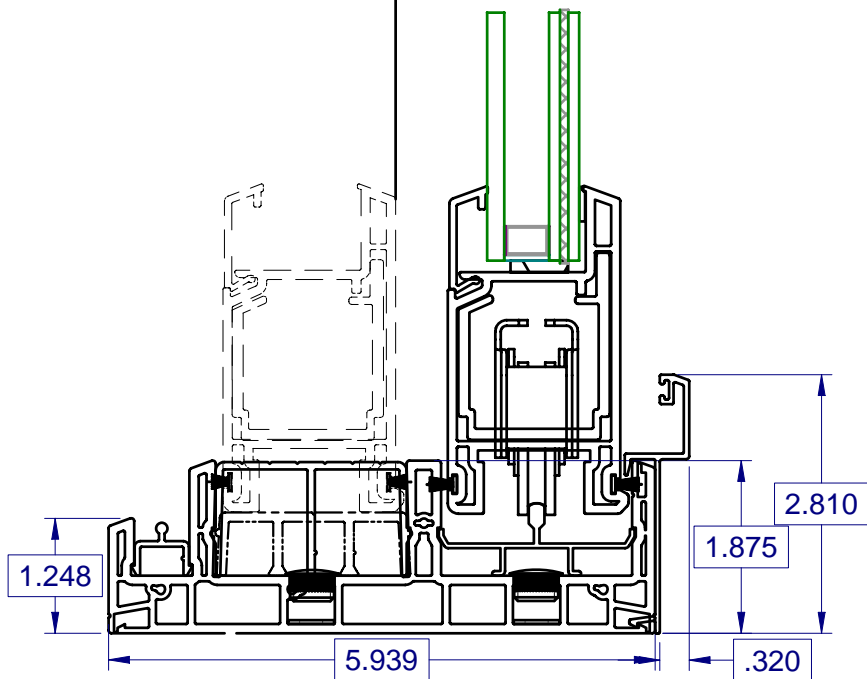

### 8900 SILL RISER

TYPICAL VERTICAL SECTION

### 8920/8950/8960 Sill Riser

**PROPRIETARY AND CONFIDENTIAL**

THE INFORMATION CONTAINED IN THIS DRAWING IS THE SOLE PROPERTY OF CUSTOM WINDOW SYSTEMS, INC. ANY REPRODUCTION IN PART OR AS A WHOLE WITHOUT THE WRITTEN PERMISSION OF CUSTOM WINDOW SYSTEMS, INC. IS PROHIBITED.