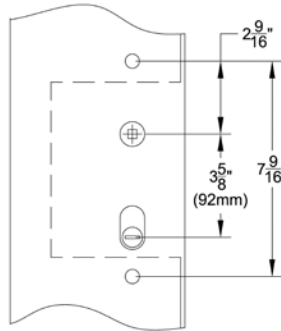

Brass Concord
2" x 10" Plate
Milano Lever

Brass Petal
1 1/2" x 11" Plate
Elan Lever

Brass Petal
2" x 10" Plate
Lafayette Lever

Brass Plates, Concord Style

	Product Code	Lever Style (LH/RH)	Finish
Sets with 1 1/2" x 11" Plates			
Keyed with American Cylinder <i>(Schlage® keyway standard, Wesier keyway optional, rekeyable)</i>	1171	<i>See Page 1 for Brass & Modern Brass Lever Options.</i>	French Antique (US7) Oil Rubbed Bronze (US10B) Satin Nickel (US15) Pewter (US15A) PVD-Lifetime
Non-Keyed <i>Passage</i>	1172		
Non-Keyed <i>American Style Thumbturn Inside</i>	1173		
Non-Keyed <i>Fixed Handle Outside, Operating Handle Inside</i>	1174		
Dummy Pair	1175		
Sets with 2" x 10" Plates			
Keyed with American Cylinder <i>(Schlage® keyway standard, Wesier keyway optional, rekeyable)</i>	1181		
Non-Keyed <i>Passage</i>	1182		
Non-Keyed <i>American Style Thumbturn Inside</i>	1183		
Non-Keyed <i>Fixed Handle Outside, Operating Handle Inside</i>	1184		
Dummy Pair	1185		