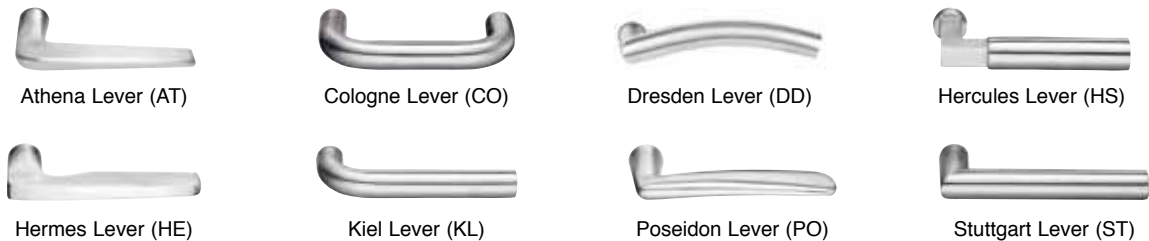

EMTEK[®]
ASSA ABLOY

ASSA ABLOY, the global leader in door opening solutions

Brass Lever Options

Brass Modern Lever Options

** For Single Door Application Only.*

Stainless Steel Lever Options

Sandcast Bronze Lever Options

Lost Wax Cast Bronze Lever Options

Door Configuration #1

Atrium®, G-U®, KML by Andersen®, Marvin Integrity®, Paddock Lockmaster™, Superior®

BRASS TRIM AND CYLINDERS FOR MULTI POINT LOCKS

Brass Concord
1 1/2" x 11" Plate
Cortina Lever

Brass Concord
2" x 10" Plate
Milano Lever

Brass Petal
1 1/2" x 11" Plate
Elan Lever

Brass Petal
2" x 10" Plate
Lafayette Lever

Brass Plates, Concord Style

	Product Code	Lever Style (LH/RH)	Finish
Sets with 1 1/2" x 11" Plates			
Keyed with American Cylinder <i>(Schlage® keyway standard, Wesier keyway optional, rekeyable)</i>	1171	<i>See Page 1 for Brass & Modern Brass Lever Options.</i>	French Antique (US7) Oil Rubbed Bronze (US10B) Satin Nickel (US15) Pewter (US15A) PVD-Lifetime
Non-Keyed <i>Passage</i>	1172		
Non-Keyed <i>American Style Thumbturn Inside</i>	1173		
Non-Keyed <i>Fixed Handle Outside, Operating Handle Inside</i>	1174		
Dummy Pair	1175		
Sets with 2" x 10" Plates			
Keyed with American Cylinder <i>(Schlage® keyway standard, Wesier keyway optional, rekeyable)</i>	1181		
Non-Keyed <i>Passage</i>	1182		
Non-Keyed <i>American Style Thumbturn Inside</i>	1183		
Non-Keyed <i>Fixed Handle Outside, Operating Handle Inside</i>	1184		
Dummy Pair	1185		