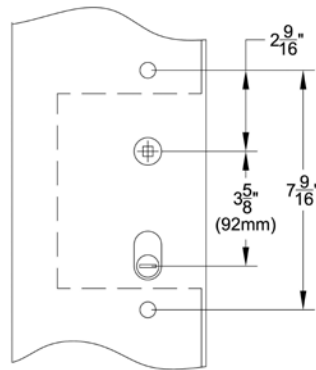

Stainless Steel
1½" x 11" Plate
Stuttgart Lever

Brass Plates, Modern Style

	Product Code	Lever Style (LH/RH)	Finish
Sets with 1½" x 11" Plates		<i>See Page 1 for Brass & Modern Brass Lever Options.</i>	Oil Rubbed Bronze (US10B) Satin Nickel (US15) Polished Chrome (US26)
Keyed with American Cylinder <i>(Schlage® keyway standard, Wesier keyway optional, rekeyable)</i>	11A1		
Non-Keyed <i>Passage</i>	11A2		
Non-Keyed <i>American Style Thumbturn Inside</i>	11A3		
Non-Keyed <i>Fixed Handle Outside, Operating Handle Inside</i>	11A4		
Dummy Pair	11A5		
Sets with 2" x 10" Plates			
Keyed with American Cylinder <i>(Schlage® keyway standard, Wesier keyway optional, rekeyable)</i>	11B1		
Non-Keyed <i>Passage</i>	11B2		
Non-Keyed <i>American Style Thumbturn Inside</i>	11B3		
Non-Keyed <i>Fixed Handle Outside, Operating Handle Inside</i>	11B4		
Dummy Pair	11B5		

Stainless Steel Plates, Modern Style

	Product Code	Lever Style (LH/RH)	Finish
Sets with 1½" x 11" Plates		Athena (AT) Cologne(CO) Dresden (DD) Hercules (HS) Hermes (HE) Kiel (KL) Poseidon (PO) Stuttgart (ST)	Stainless Steel (SS)
Keyed with American Cylinder <i>(Schlage® keyway standard, Wesier keyway optional, rekeyable)</i>	11A1		
Non-Keyed <i>Passage</i>	11A2		
Non-Keyed <i>American Style Thumbturn Inside</i>	11A3		
Non-Keyed <i>Fixed Handle Outside, Operating Handle Inside</i>	11A4		
Dummy Pair	11A5		
Sets with 2" x 10" Plates			
Keyed with American Cylinder <i>(Schlage® keyway standard, Wesier keyway optional, rekeyable)</i>	11B1		
Non-Keyed <i>Passage</i>	11B2		
Non-Keyed <i>American Style Thumbturn Inside</i>	11B3		
Non-Keyed <i>Fixed Handle Outside, Operating Handle Inside</i>	11B4		
Dummy Pair	11B5		

>> Specify by adding "W" to the beginning of Product Code for Weiser (WR5) Keyway (For example: W11A1AT SS).
No upcharge for cylinder substitution. Can be keyed into existing Weiser system.

Swinging Patio Door Hardware - Set includes Plates, Handles and Cylinders (where applicable).

Handing required. Key codes may be specified. Sets fit standard door thickness of 1¾", specify if different.