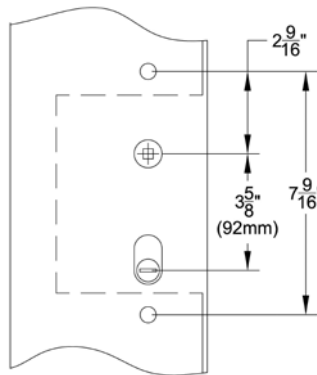

Bronze Tuscany
2" x 10" Plate
Octagon Lever

Lost Wax Cast Bronze Plates, Tuscany Style

	Product Code	Lever Style (LH/RH)	Finish
Sets with 1 1/2" x 11" Plates			
Keyed with American Cylinder <i>(Schlage® keyway standard, Wesier keyway optional, rekeyable)</i>	1131	Art Nouveau (ANL)	Deep Burgundy (DB)
Non-Keyed <i>Passage</i>	1132	Dakota with Black Leather (BLKDK)	Flat Black (FB)
Non-Keyed <i>American Style Thumbturn Inside</i>	1133	Dakota with Brown Leather (BRNDK)	Medium Bronze (MB)
Non-Keyed <i>Fixed Handle Outside, Operating Handle Inside</i>	1134	Medici (MDI)	Silver Patina (SP)
Dummy Pair	1135	Napoli (NA)	
		Octagon (OCL)	
		Padua (PD)	
Sets with 2" x 10" Plates			
Keyed with American Cylinder <i>(Schlage® keyway standard, Wesier keyway optional, rekeyable)</i>	1141		
Non-Keyed <i>Passage</i>	1142		
Non-Keyed <i>American Style Thumbturn Inside</i>	1143		
Non-Keyed <i>Fixed Handle Outside, Operating Handle Inside</i>	1144		
Dummy Pair	1145		

>> Specify by adding "W" to the beginning of Product Code for Weiser (WR5) Keyway (For example: W1141ANL DB).
No upcharge for cylinder substitution. Can be keyed into existing Weiser system.

Swinging Patio Door Hardware - Set includes Plates, Handles and Cylinders (where applicable).

Handing required. Key codes may be specified. Sets fit standard door thickness of 1 3/4", specify if different.