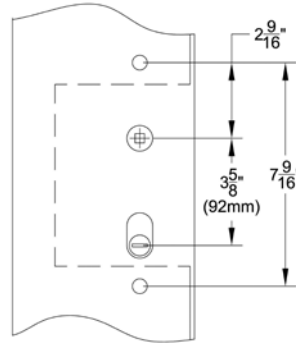

Handing required. Key codes may be specified. Sets fit standard door thickness of 1¾", specify if different.

Door Configuration #1

Atrium®, G-U®, KML by Andersen®, Marvin Integrity®, Paddock Lockmaster™, Superior®

SANDCAST BRONZE TRIM AND CYLINDERS FOR MULTI POINT LOCKS

Sandcast Arched
1 1/2" x 11" Plate
Durango Lever

Sandcast Arched
2" x 10" Plate
Cody Lever

Sandcast Rectangular
1 1/2" x 11" Plate
Durango Lever

Sandcast Rectangular
2" x 10" Plate
Teton Lever