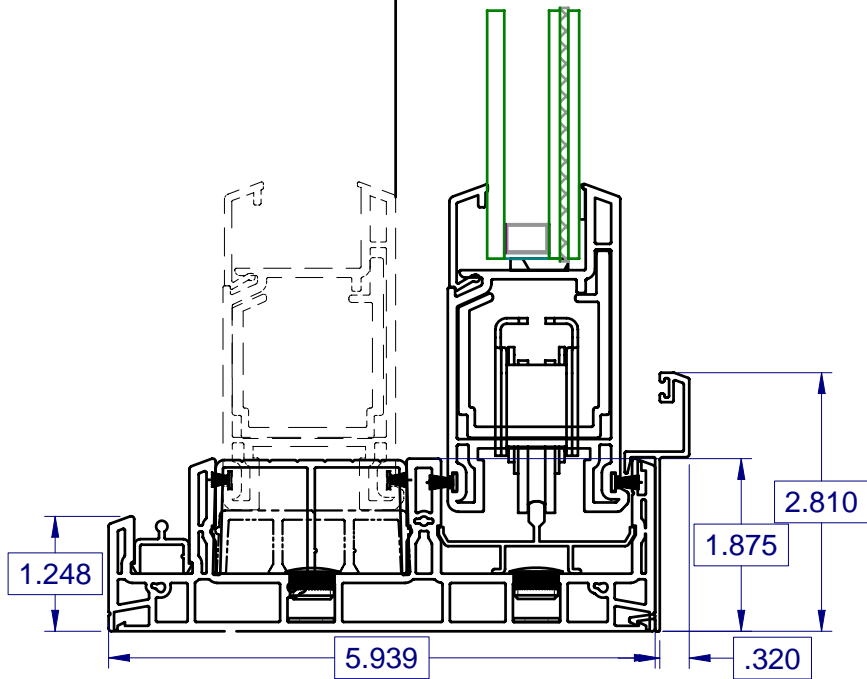

**8900 SILL RISER**

**TYPICAL VERTICAL SECTION**

**8920/8950/8960 Sill Riser**

**PROPRIETARY AND CONFIDENTIAL**

THE INFORMATION CONTAINED IN THIS DRAWING IS THE SOLE PROPERTY OF CUSTOM WINDOW SYSTEMS, INC. ANY REPRODUCTION IN PART OR AS A WHOLE WITHOUT THE WRITTEN PERMISSION OF CUSTOM WINDOW SYSTEMS, INC. IS PROHIBITED.