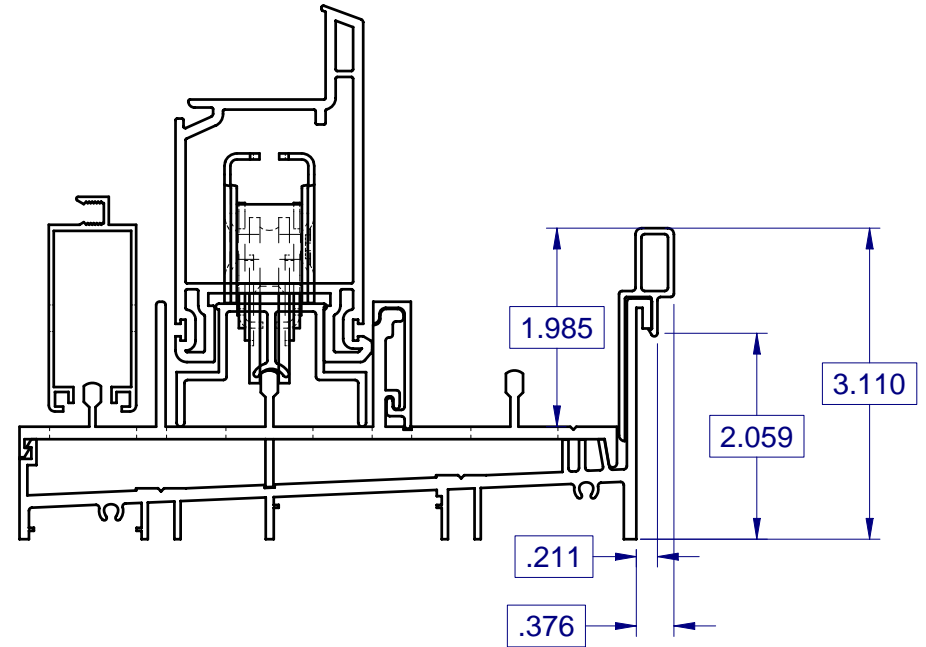

**8900 SILL RISER**

**TYPICAL VERTICAL SECTION**

**8920/8950/8960 Sill Riser**

**PROPRIETARY AND CONFIDENTIAL**

THE INFORMATION CONTAINED IN THIS DRAWING IS THE SOLE PROPERTY OF CUSTOM WINDOW SYSTEMS, INC. ANY REPRODUCTION IN PART OR AS A WHOLE WITHOUT THE WRITTEN PERMISSION OF CUSTOM WINDOW SYSTEMS, INC. IS PROHIBITED.